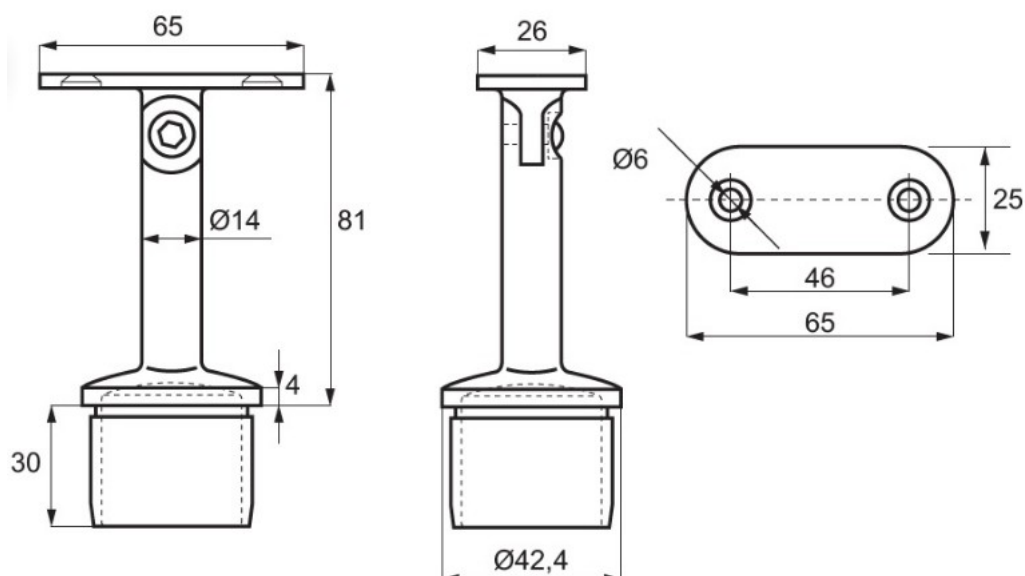

PRODUCT SHEET

Description:

Flat Flexible Rail Support, SS304-Brushed, $\varnothing 42,4 \times 2,0 \times 81$ mm

Item number:

22.10.402-0

| Units | Box | Carton | HS Code | Barcode |
|---------------|-----|--------|------------|--|
| Pcs. | 2 | 20 | 8302419000 |  |
| 5704866108546 | | | | |